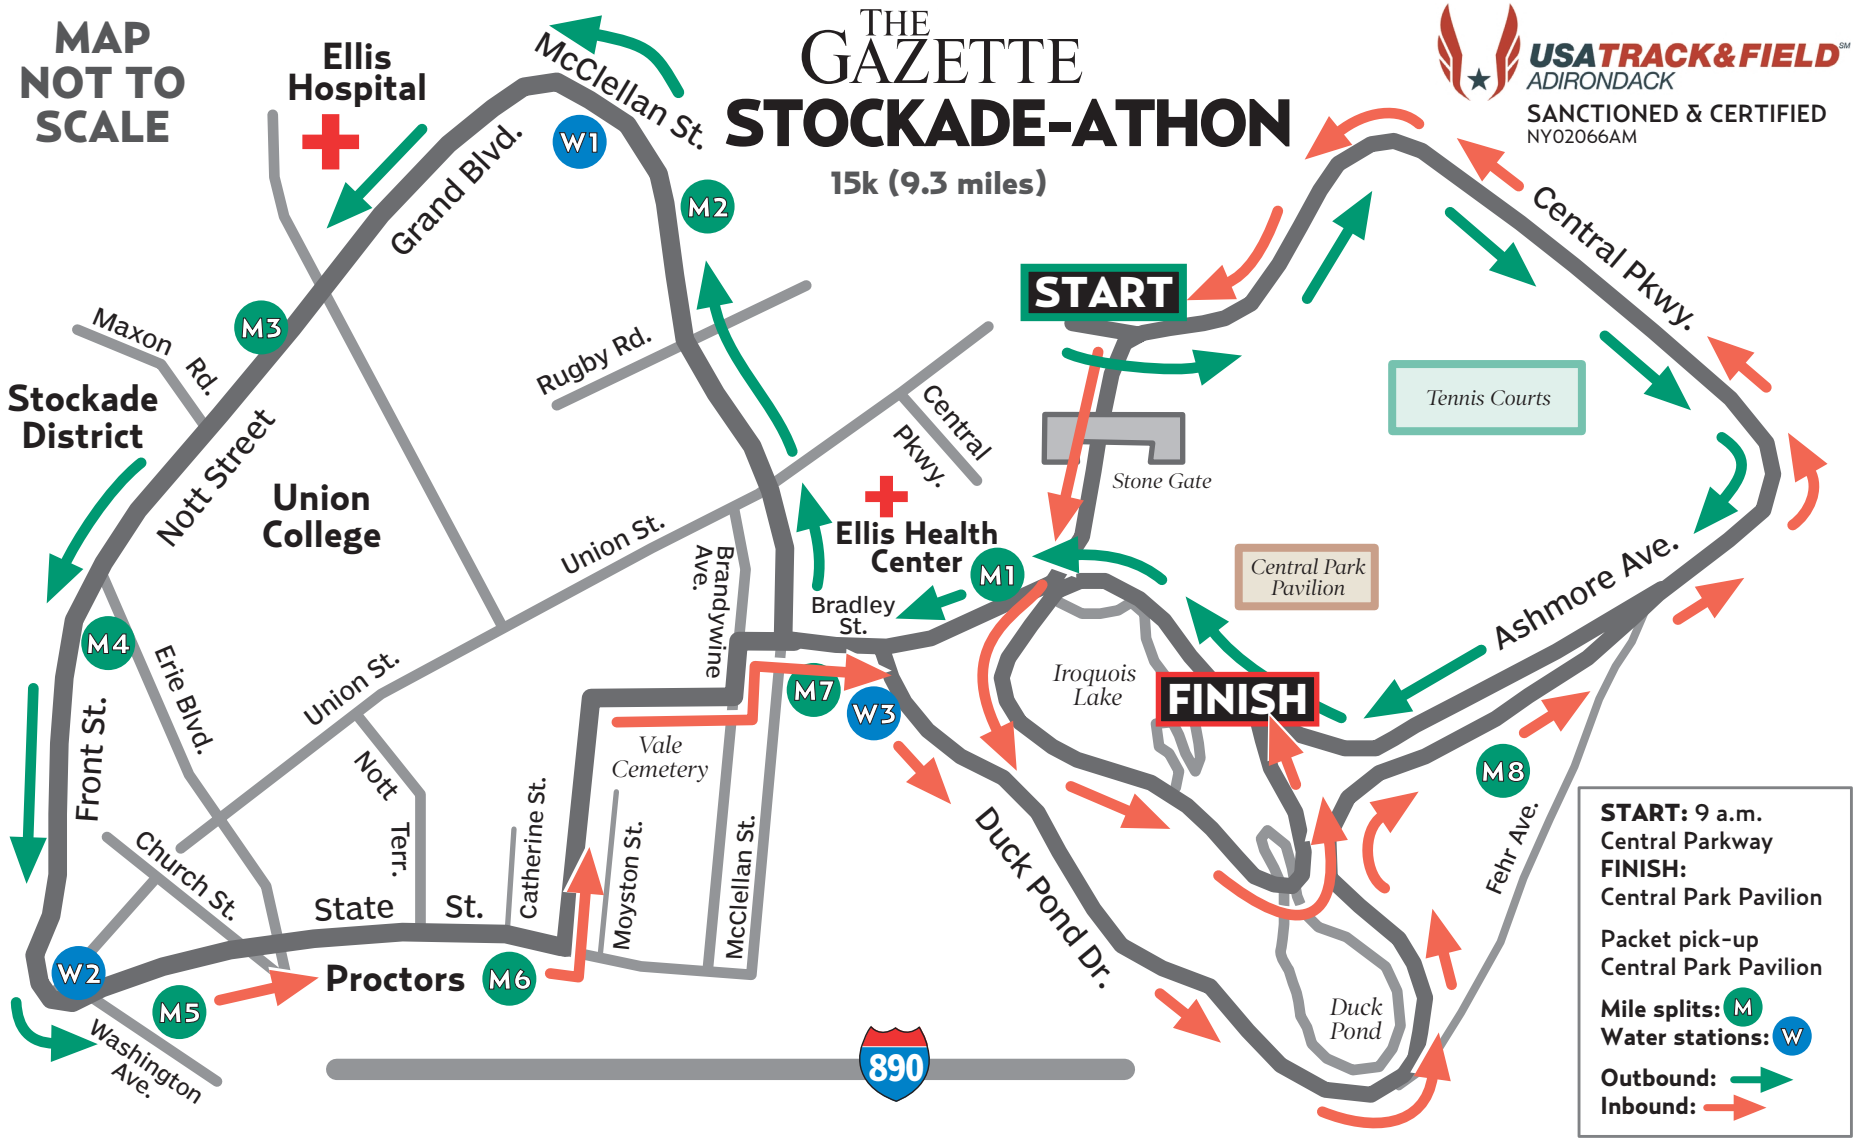

MAP NOT TO SCALE

# THE GAZETTE STOCKADE-ATHON

15k (9.3 miles)

**START**

**FINISH**

- START:** 9 a.m. Central Parkway
- FINISH:** Central Park Pavilion
- Packet pick-up Central Park Pavilion
- Mile splits:** M
- Water stations:** W
- Outbound:**
- Inbound:**